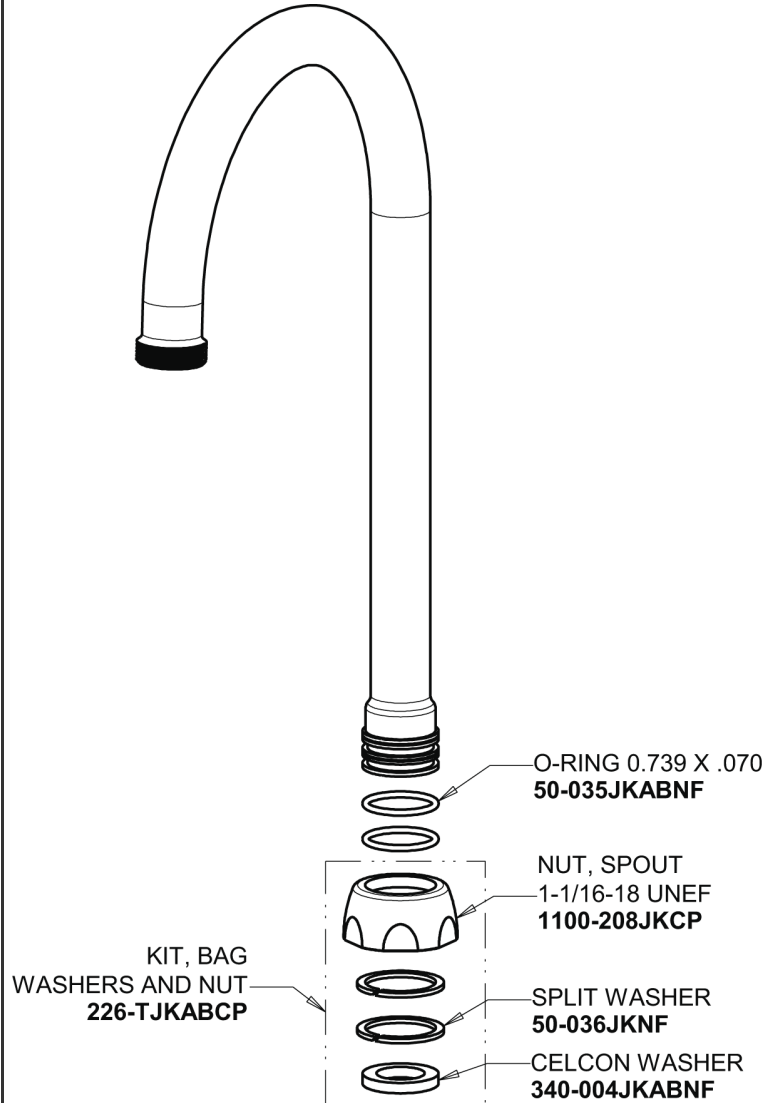

Repair Parts

350-ABCP

Single Supply Sink Faucet

**CHICAGO
FAUCETS**

a Geberit company

Base Parts:

5-1/4" Rigid / Swing Gooseneck Spout GN2AJKABCP

For Technical Assistance:

Single Supply Sink Faucet

**CHICAGO
FAUCETS** 

a Geberit company

2-3/8" Lever Handle
369-COLDJKCP

2.2 GPM (8.3 L/min) Aerator
E3JKABCP

Quatern Compression Cartridge (right hand)
1-099XTJKABNF

For Technical Assistance: