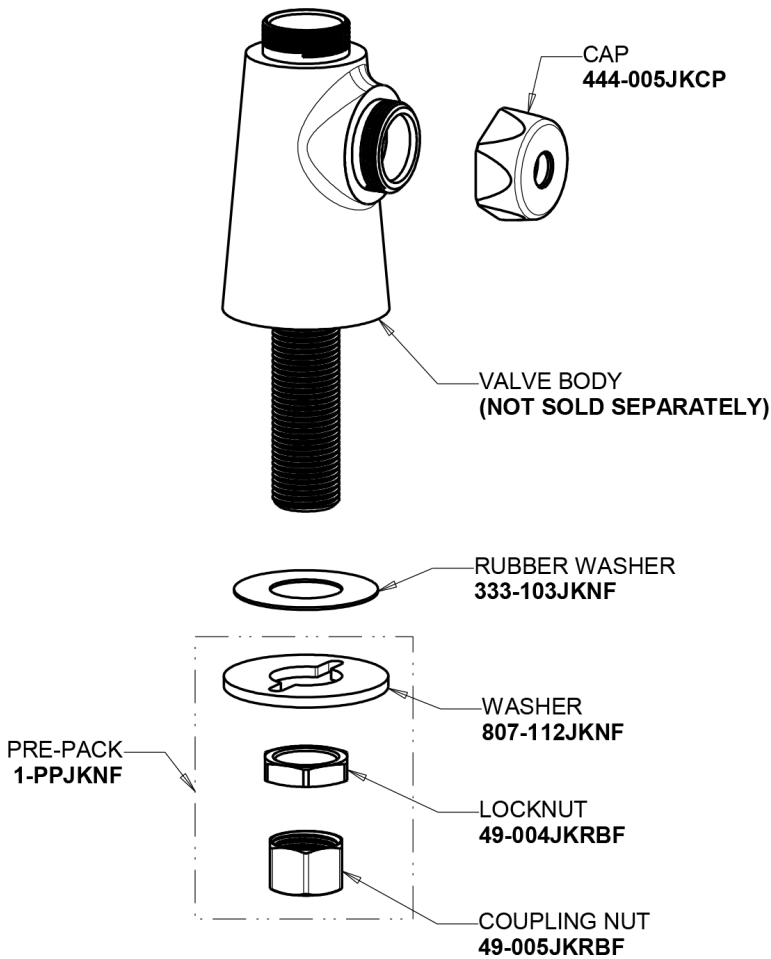

Repair Parts

350-ABCP

Single Supply Sink Faucet

**CHICAGO
FAUCETS**

a Geberit company

Base Parts:

5-1/4" Rigid / Swing Gooseneck Spout GN2AJKABCP

For Technical Assistance:

Single Supply Sink Faucet

**CHICAGO
FAUCETS** 

a Geberit company

2-3/8" Lever Handle
369-COLDJKCP

2.2 GPM (8.3 L/min) Aerator
E3JKABCP

Quatern Compression Cartridge (right hand)
1-099XTJKABNF

For Technical Assistance: