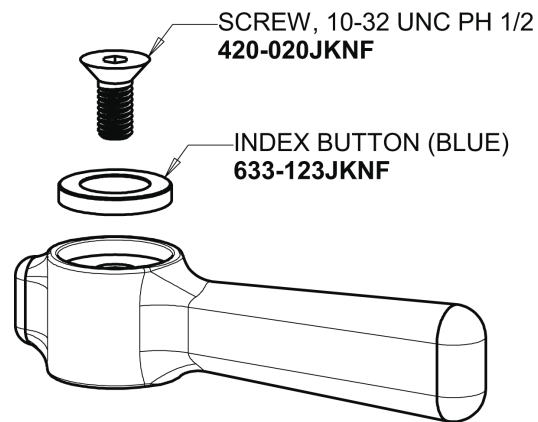

Repair Parts

350-ABCP

Single Supply Sink Faucet

**CHICAGO
FAUCETS**

a Geberit company

Base Parts:

5-1/4" Rigid / Swing Gooseneck Spout GN2AJKABCP

For Technical Assistance:

Single Supply Sink Faucet

**CHICAGO
FAUCETS** 

a Geberit company

2-3/8" Lever Handle
369-COLDJKCP

2.2 GPM (8.3 L/min) Aerator
E3JKABCP

Quatern Compression Cartridge (right hand)
1-099XTJKABNF

For Technical Assistance: